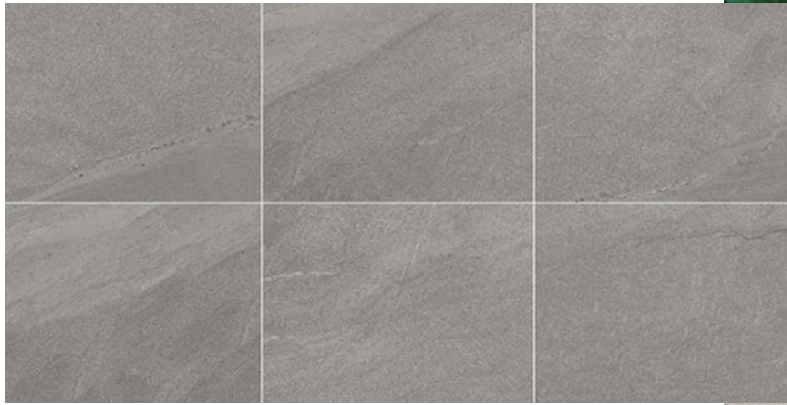

ENTIVA REAL STONE

Immerse yourself in the captivating hues of the earth, where each tile is a testament to the artistry of the natural world. Real Stone celebrates the organic beauty of real stone with impeccable craftsmanship unveiling a spectrum of colours that evoke the essence of nature's grandeur.

VOLARÉ

TILES + FLOORING

Dark Grey

Mid Grey

Light Grey

Sand

SIZES
300x600
600x600

FACES
12
6

FINISHES
Matt P3

VARIATION
V4

EDGE
Rectified

EXPLORE ENTIVA REAL STONE

Volare Tiles + Flooring has used its reasonable endeavours to ensure the accuracy and reliability of the information contained here in and, to the extent permitted by law, will not be liable for any inaccuracies, omissions or errors in this information nor for any actions taken in reliance on this information.