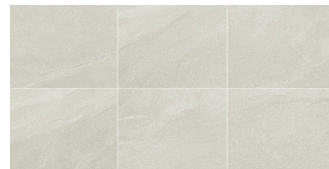

ENTIVA REAL STONE

Immerse yourself in the captivating hues of the earth, where each tile is a testament to the artistry of the natural world. Real Stone celebrates the organic beauty of real stone with impeccable craftsmanship unveiling a spectrum of colours that evoke the essence of nature's grandeur.

VOLARÉ

TILES + FLOORING

Dark Grey

Mid Grey

Light Grey

Sand

SIZES
300x600
600x600

FACES
12
6

FINISHES
Matt P3

VARIATION
V4

EDGE
Rectified

EXPLORE ENTIVA REAL STONE

Volare Tiles + Flooring has used its reasonable endeavours to ensure the accuracy and reliability of the information contained here in and, to the extent permitted by law, will not be liable for any inaccuracies, omissions or errors in this information nor for any actions taken in reliance on this information.